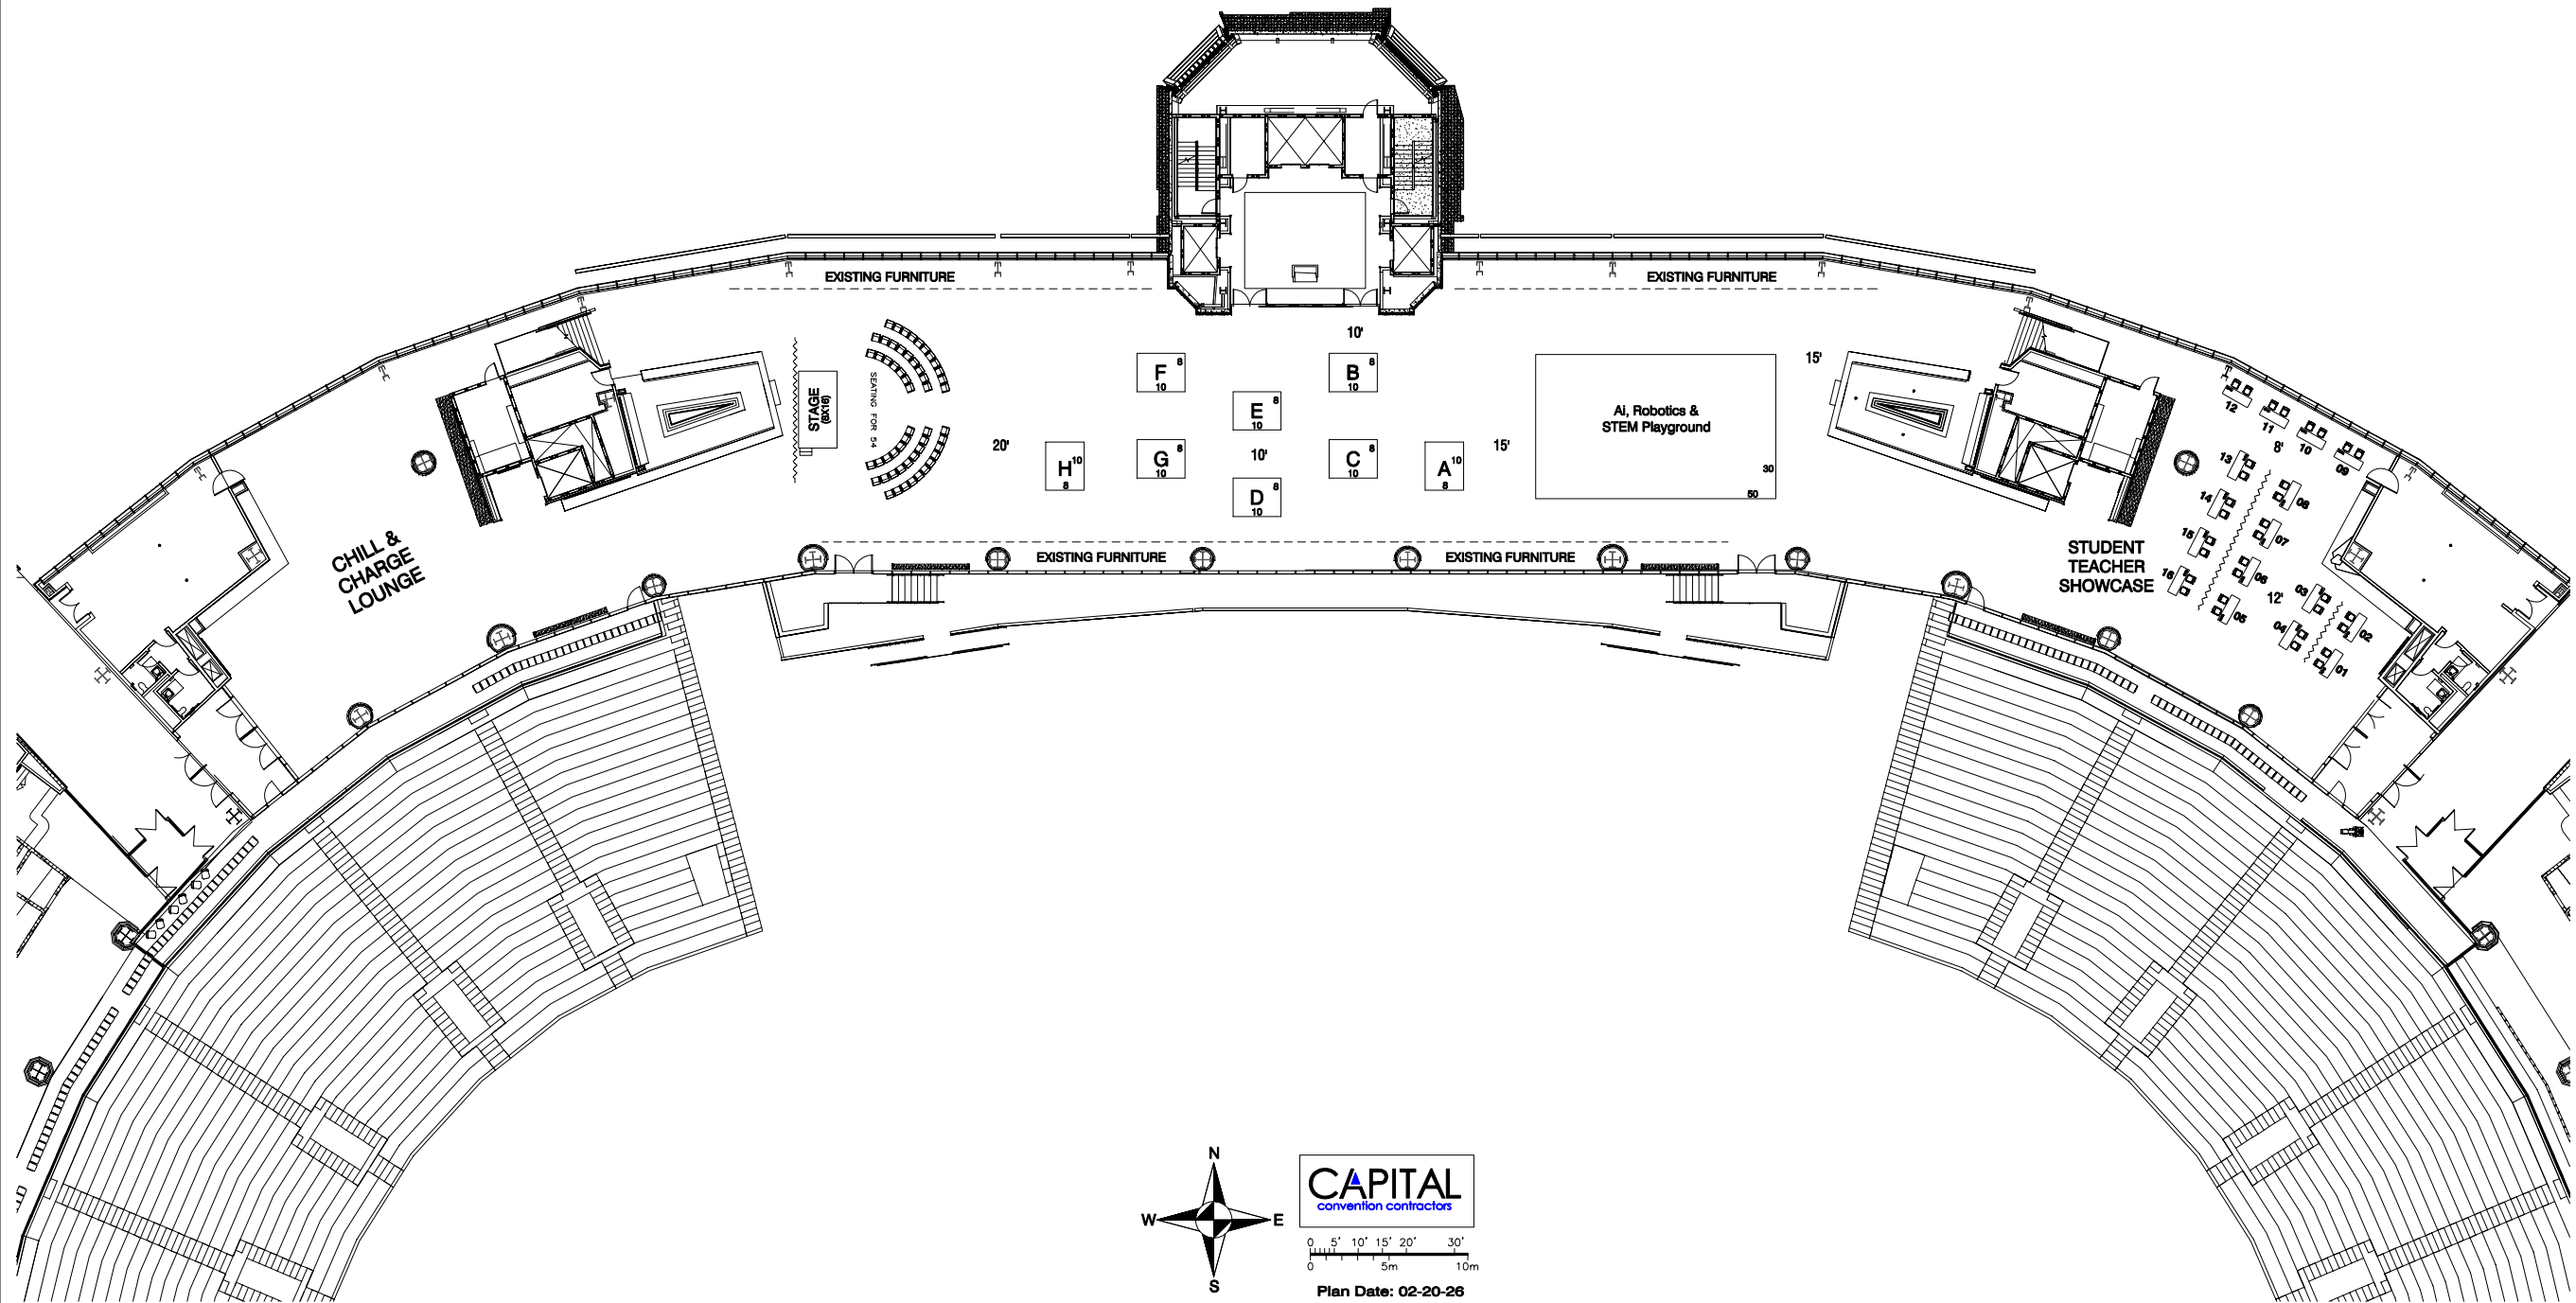

MassCUE Fall Conference

October 14-15, 2026

Gillette Stadium

Foxborough, Massachusetts

- 8 - 8' x 10' Booths
- 1 - 30' x 50' Booths
- 16 - 6' x 2' Tables

GP Atrium